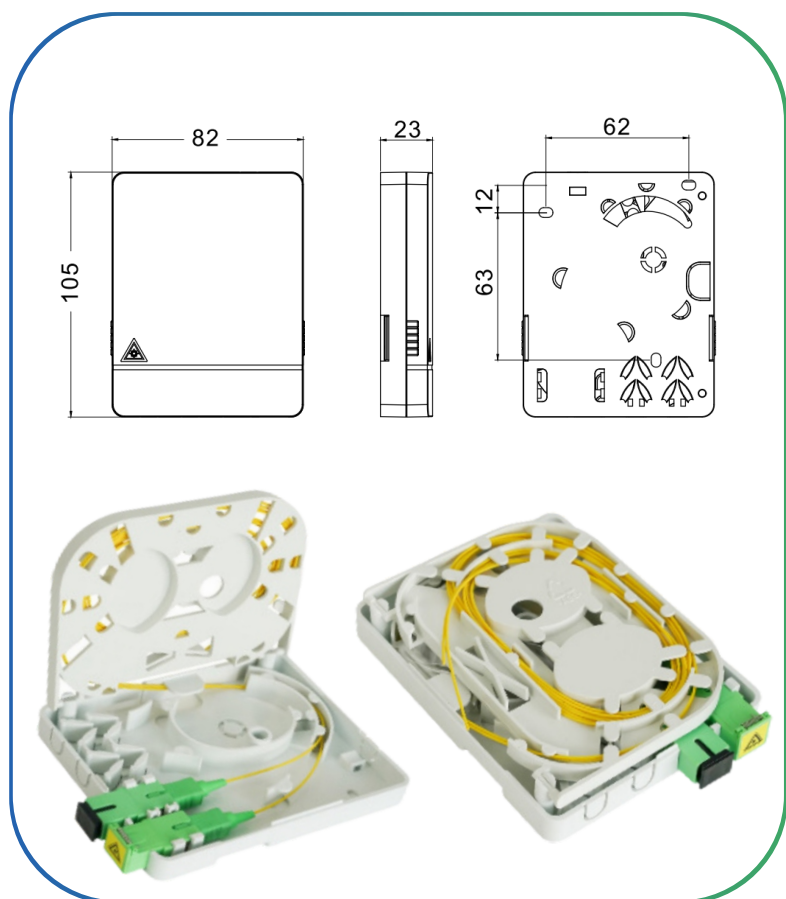

# GP-142 type fiber optic outlet specifications

The GP-142 Fiber optic outlet can be installed with different types of adapters and is suitable for wall-mounted or wall-mounted fiber-to-home installation. The outlet is easy to install and remove. The front of the fiber optic outlet is equipped with a dust cover. It is dust-free and has no additional insertion loss. It can well protect the fusion splices of optical fibers and drop cables. It is simple, convenient and easy to construct.

## Specifications

Maximum capacity	2 cores
Max Input(mm)	2*3-Φ7
Max Adapter(PCS)	2
Tensile strength	>50N

## Ordering Guide

Product number  
GP-142

Product size  
105\*82\*23mm

Product weight  
0.09kg

Qty/CTN  
200 set

Inner carton size  
115\*88\*27mm

Outer carton size  
490\*290\*465mm